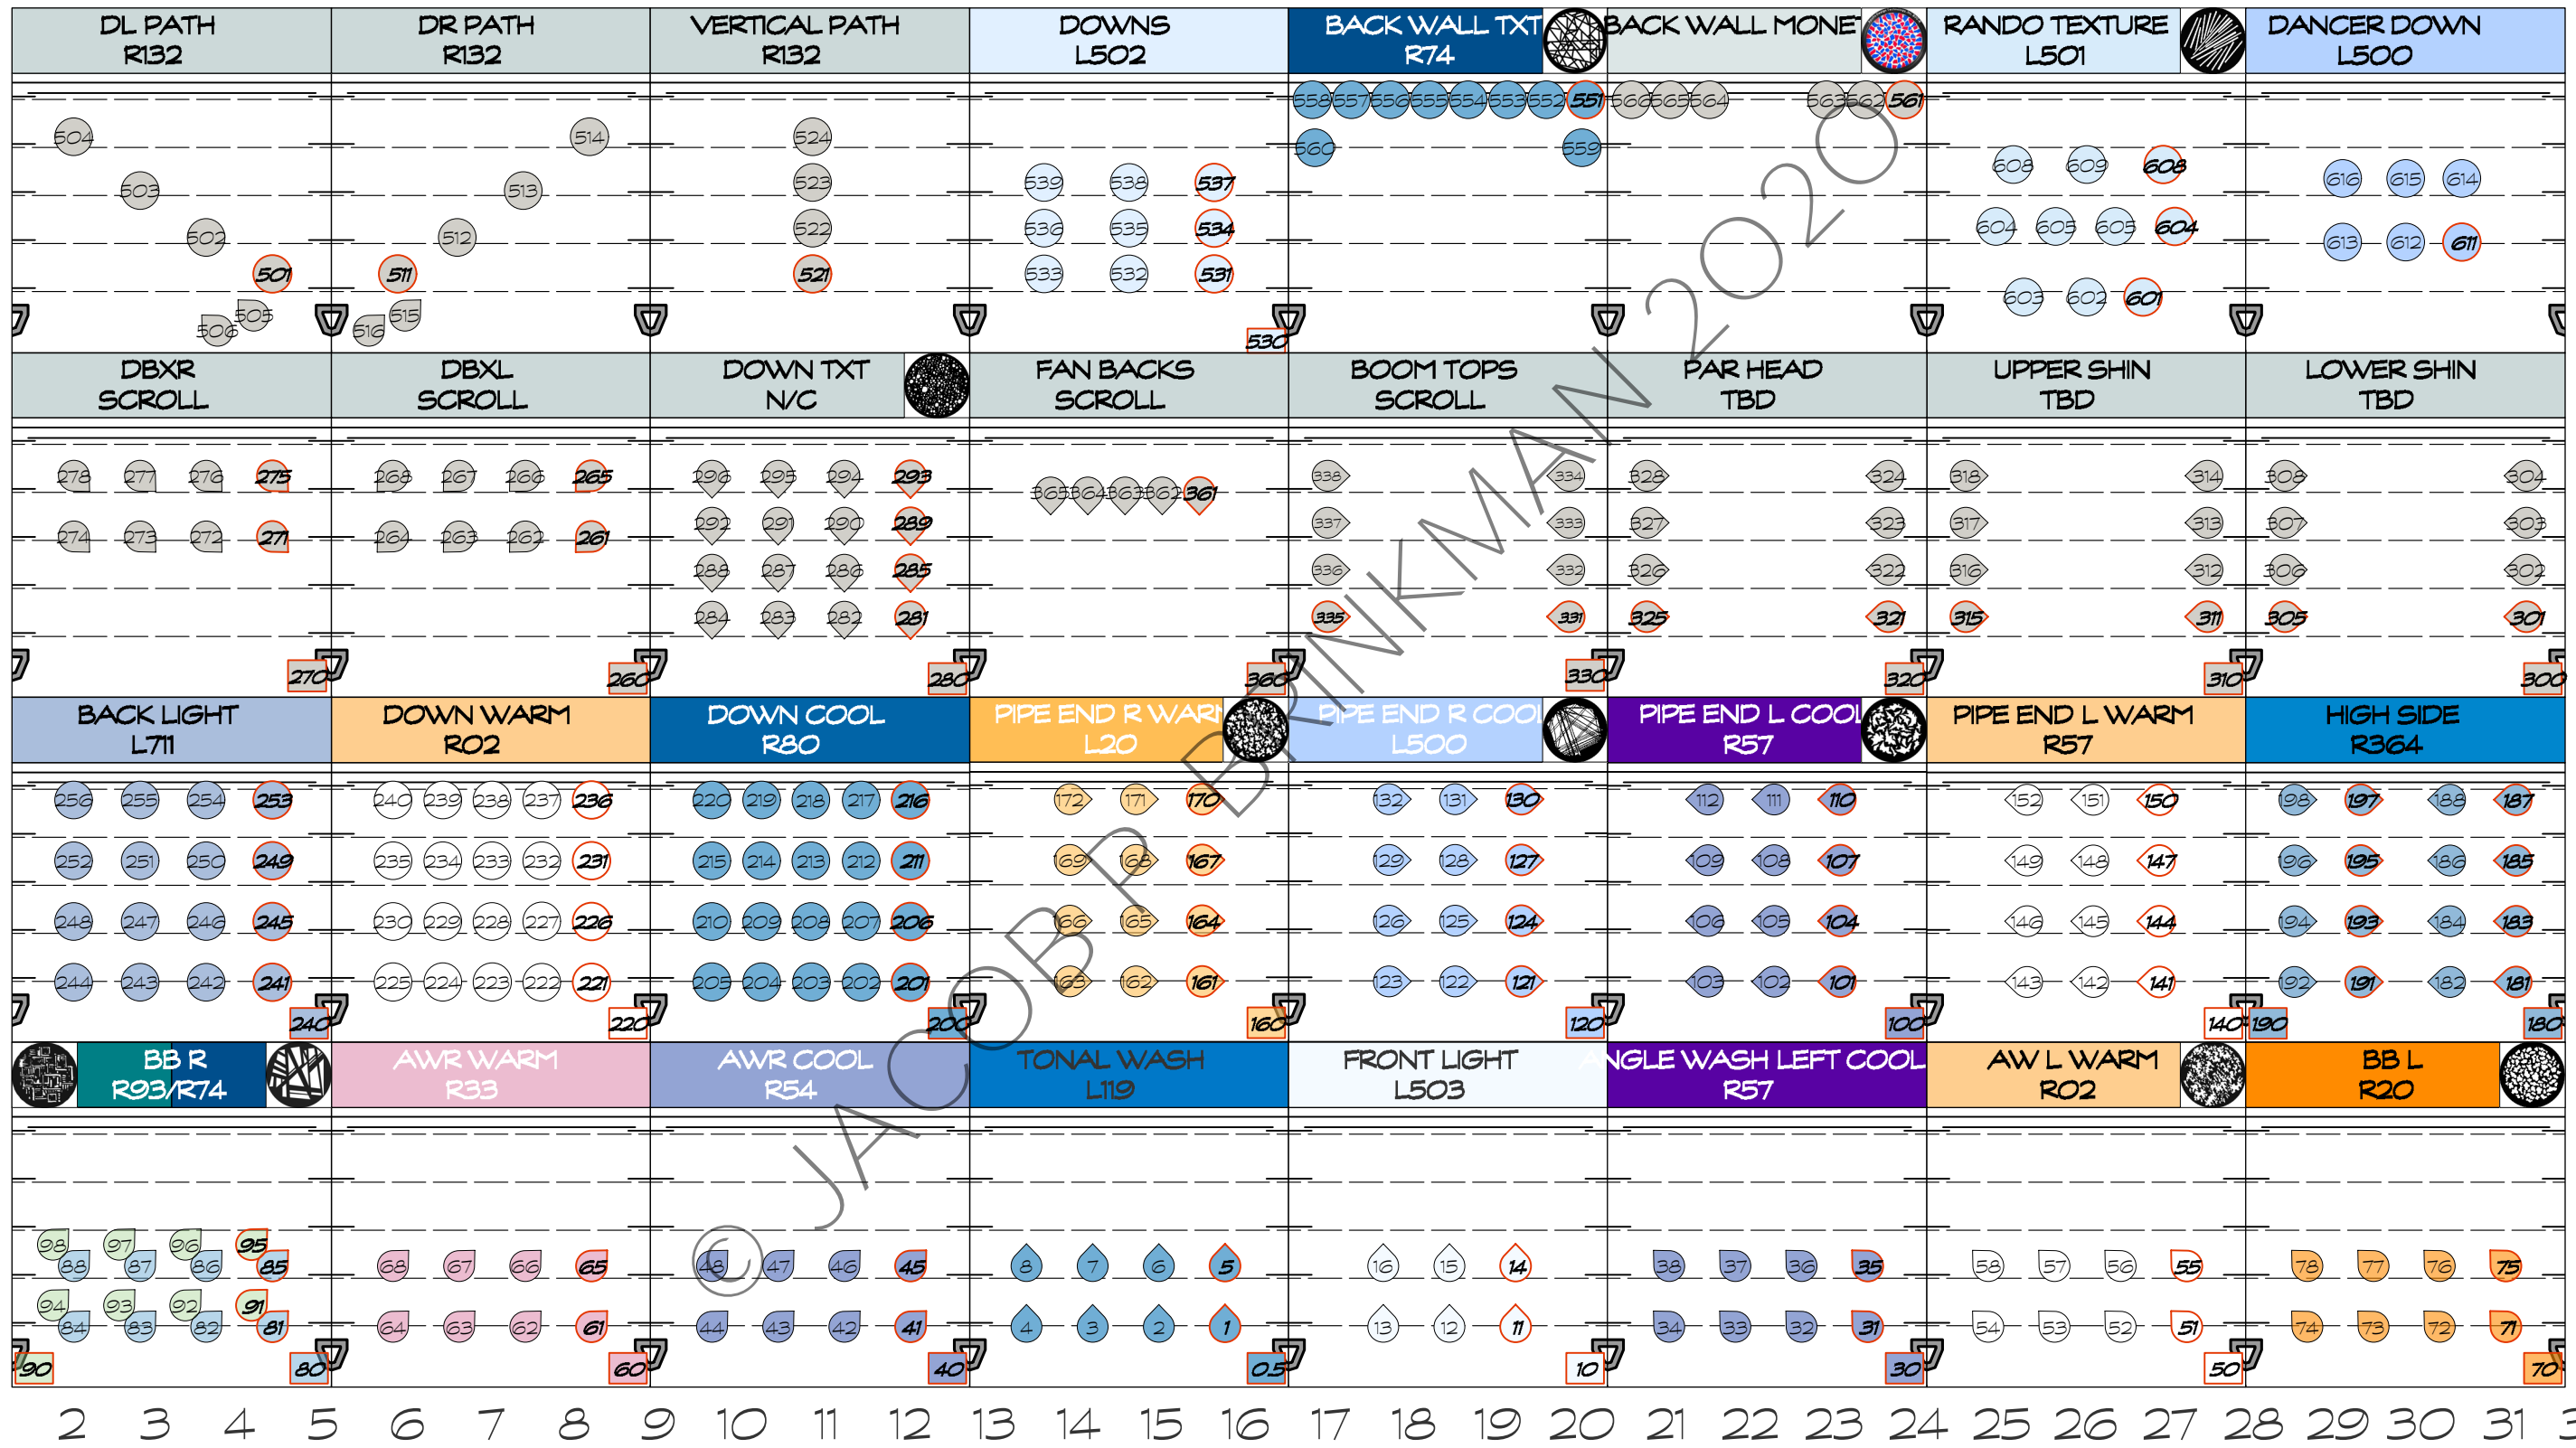

PHYSICAL GRAFFITI 19

MACROS	
11	AUTO BLOCK CLEAN
101	ALL NIPS
151	BLOCK
156	I BLOCK
201	RECORD PRESET
202	UPDATE PRESET
601	SHOW CONTROL ON/OFF
400	BREAK
701	HOUSE UP
702	HOUSE OUT
703	WORKS UP
704	WORKS OUT
705	RUN UP
706	RUN OUT
707	HOUSE/WORK/RUN OUT

EFFECTS	
1	ON/OFF SPREAD
2	ON OFF GROUP 1
3	FLICKER
915	RAMP
916	INVERTED RAMP

COLOR PALETTES	
80	R80 BLUE
54	R54 LAV
20	R20 ORANGE
26	R26 RED
58	R58 PURPLE
60	R60 LT BLUE
138	L138 LT GREEN
139	L139 GREEN
172	L172 LAGOON BLUE
119	L119 DEEP BLUE
200	L200 DOUBLE CT BLUE
201	L201 FULL CT BLUE
202	L202 1/2 CT BLUE
203	L203 1/4 CT BLUE
500	L500 FULL NEW CT BLUE
711	L711 COLD BLUE

FOCUS PALETTES	
1	AREA 1
2	AREA 2
3	AREA 3
4	AREA 4
5	AREA 5
6	AREA 6
7	AREA 7
8	AREA 8
9	AREA 9

BEAM PALETTES	
14	14 HARD
15	14 SOFT
19	19 HARD
20	19 SOFT
26	26 HARD
27	26 SOFT
36	36 HARD
37	36 SOFT
50	50 HARD
51	50 SOFT
70	70 HARD
71	70 SOFT

NOTES	

BLINDING LIGHT	541
	542
LOW SILOUETTE	545
	546
CYC DOTS	621
	622
	623
	624

SPECIALS	
HENRY'S CYC GRID	721
	722
	723
	724
WATER TEXTURE	701
	702

LOW DOTS	631
	632
	633
	634
	635
	636
	637
	638

PIXEL LIGHTS	801
	802
	803
	804
	805
PIXEL SERVER	1001
PIXEL FX 1	1011
PIXEL FX 2	1012