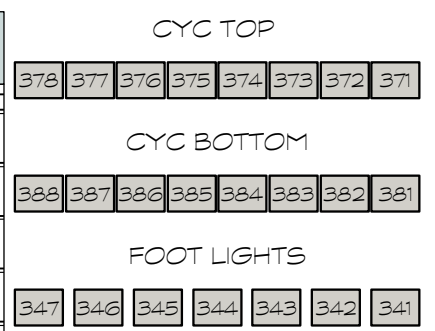

MACROS	
11	AUTO BLOCK CLEAN
101	ALL NIPS
151	BLOCK
156	I BLOCK
201	RECORD PRESET
202	UPDATE PRESET
601	SHOW CONTROL ON/OFF
400	BREAK
701	HOUSE UP
702	HOUSE OUT
703	WORKS UP
704	WORKS OUT
705	RUN UP
706	RUN OUT
707	HOUSE/WORK/RUN OUT

EFFECTS	
1	ON/OFF SPREAD
2	ON OFF GROUP 1
3	FLICKER
915	RAMP
916	INVERTED RAMP

COLOR PALETTES	
80	R80 BLUE
54	R54 LAV
20	R20 ORANGE
26	R26 RED
58	R58 PURPLE
60	R60 LT BLUE
138	L138 LT GREEN
139	L139 GREEN
172	L172 LAGOON BLUE
119	L119 DEEP BLUE
200	L200 DOUBLE CT BLUE
201	L201 FULL CT BLUE
202	L202 1/2 CT BLUE
203	L203 1/4 CT BLUE
500	L500 FULL NEW CT BLUE
711	L711 COLD BLUE

FOCUS PALETTES	
1	AREA 1
2	AREA 2
3	AREA 3
4	AREA 4
5	AREA 5
6	AREA 6
7	AREA 7
8	AREA 8
9	AREA 9

BEAM PALETTES	
14	14 HARD
15	14 SOFT
19	19 HARD
20	19 SOFT
26	26 HARD
27	26 SOFT
36	36 HARD
37	36 SOFT
50	50 HARD
51	50 SOFT
70	70 HARD
71	70 SOFT

NOTES	

BLINDING LIGHT	541
	542
LOW SILOUETTE	545
	546
CYC DOTS	621
	622
	623
	624

SPECIALS	
HENRY'S CYC GRID	721
	722
	723
	724
WATER TEXTURE	701
	702

LOW DOTS	631
	632
	633
	634
	635
	636
	637
	638

PIXEL LIGHTS	801
	802
	803
	804
	805
PIXEL SERVER	1001
PIXEL FX 1	1011
PIXEL FX 2	1012

HOUSE LIGHTS	901
CURTAIN WARMERS	902
ROPE LIGHT	903
DANCE GOBO	904
WORKS	905
STAIRS	906
RUN LIGHT	907
HAZE	420
HAZE FAN	421