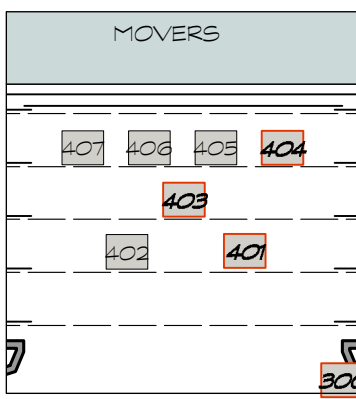

MACROS	
11	AUTO BLOCK CLEAN
101	ALL NIPS
151	BLOCK
156	I BLOCK
201	RECORD PRESET
202	UPDATE PRESET
601	SHOW CONTROL ON/OFF
400	BREAK
701	HOUSE UP
702	HOUSE OUT
703	WORKS UP
704	WORKS OUT
705	RUN UP
706	RUN OUT
707	HOUSE/WORK/RUN OUT

EFFECTS	
1	ON/OFF SPREAD
2	ON OFF GROUP 1
3	FLICKER
915	RAMP
916	INVERTED RAMP

COLOR PALETTES	
80	R80 BLUE
54	R54 LAV
20	R20 ORANGE
26	R26 RED
58	R58 PURPLE
60	R60 LT BLUE
138	L138 LT GREEN
139	L139 GREEN
172	L172 LAGOON BLUE
119	L119 DEEP BLUE
200	L200 DOUBLE CT BLUE
201	L201 FULL CT BLUE
202	L202 1/2 CT BLUE
203	L203 1/4 CT BLUE
500	L500 FULL NEW CT BLUE
711	L711 COLD BLUE

FOCUS PALETTES	
1	AREA 1
2	AREA 2
3	AREA 3
4	AREA 4
5	AREA 5
6	AREA 6
7	AREA 7
8	AREA 8
9	AREA 9

BEAM PALETTES	
14	14 HARD
15	14 SOFT
19	19 HARD
20	19 SOFT
26	26 HARD
27	26 SOFT
36	36 HARD
37	36 SOFT
50	50 HARD
51	50 SOFT
70	70 HARD
71	70 SOFT

NOTES	

BLINDING LIGHT	541
	542
LOW SILOUETTE	545
	546
CYC DOTS	621
	622
	623
	624

SPECIALS	
HENRY'S CYC GRID	721
	722
	723
	724
WATER TEXTURE	701
	702

LOW DOTS	631
	632
	633
	634
	635
	636
	637
	638

PIXEL LIGHTS	801
	802
	803
	804
	805
PIXEL SERVER	1001
PIXEL FX 1	1011
PIXEL FX 2	1012

HOUSE LIGHTS	901
CURTAIN WARMERS	902
ROPE LIGHT	903
DANCE GOBO	904
WORKS	905
STAIRS	906
RUN LIGHT	907
HAZE	420
HAZE FAN	421