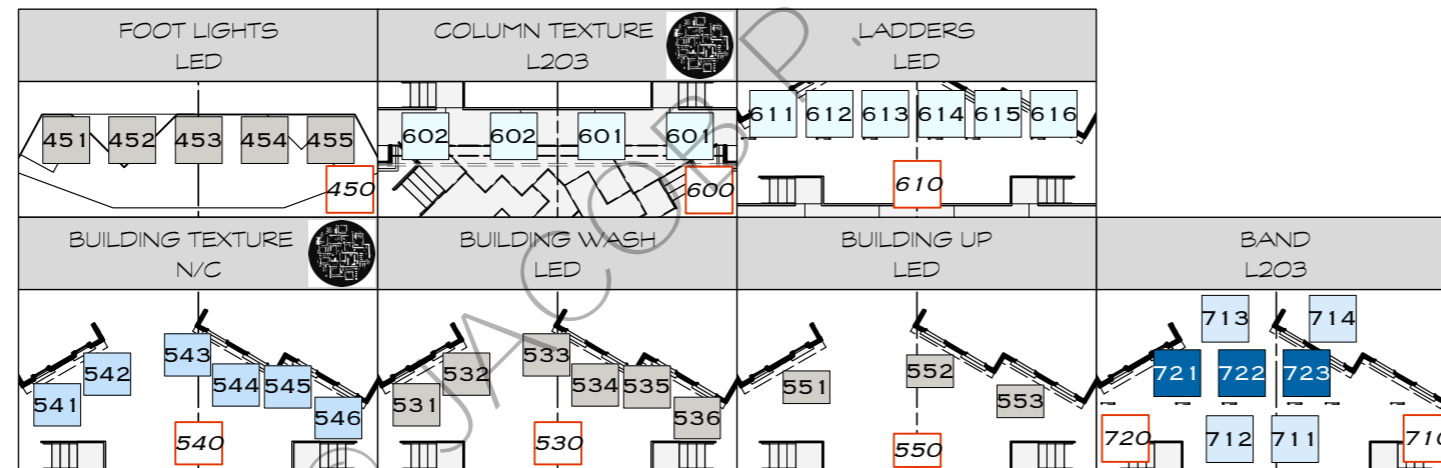

PRESETS	
1	STRAIGHT WASH ENCORE
2	CROSS WASH ENCORE
3	STRAIGHT WASH AURA
4	CROSS WASH AURA
5	STRAIGHT WASH 700
6	CROSS WASH 700
7	MSC SURS HIGH SIDE
11	LIGHTNING

COLOR PALETTES	
23	R23 ORANGE
26	R26 RED
54	R54 LAV
58	R58 PURPLE
60	R60 LT BLUE
80	R80 BLUE
119	L119 DEEP BLUE
138	L138 LT GREEN
139	L139 GREEN
172	L172 LAGOON BLUE
200	L200 DOUBLE CT BLUE
201	L201 FULL CT BLUE
202	L202 1/2 CT BLUE
203	L203 1/4 CT BLUE
500	L500 FULL NEW CT BLUE
711	L711 COLD BLUE

BEAM PALETTES	
14	14 DEGREE
15	14 DEGREE SOFT
19	19 DEGREE
20	19 DEGREE SOFT
26	26 DEGREE
27	26 DEGREE SOFT
36	36 DEGREE
37	36 DEGREE SOFT
50	50 DEGREE
51	50 DEGREE SOFT
101	SMALL SQUARE SHUTTER
102	MEDIUM SQUARE SHUTTER
103	LARGE SQUARE SHUTTER

EFFECTS	
1	ON/OFF SPREAD
2	ON/OFF GROUP 1
3	FLICKER
21	LIGHTNING 1
22	LIGHTNING 2
23	LIGHTNING 3
51	CANDLE 1
52	CANDLE 2
53	CANDLE 3
901	CIRCLE
902	SQUARE
903	FIGURE 8
904	CAN CAN
909	BALLYHOO
910	COLOR SMOOTH
911	COLOR FADE LINEAR
912	COLOR STEP
913	BUMP COLOR
914	HUE-SAT FADE
915	RAMP
916	INVERTED RAMP
917	RAINBOW RGB
918	RAINBOW CMY

MACROS	
201	RECORD PRESET
202	UPDATE PRESET
203	UPDATE FOCUS
400	BREAK!
500	MARK EARLIEST
601	SHOW CONTROL
602	TIMECODE
992	MAC 700 LAMP ON
998	MAC 700 LAMP OFF

31	PLATFORM A
32	PLATFORM B
33	PLATFORM C
34	PLATFORM D
35	PLATFORM E
36	PLATFORM F
37	PLATFORM G
38	PLATFORM H
39	PLATFORM I
40	PLATFORM J
41	PLATFORM K
42	PLATFORM L
51	BUILDING 1
52	BUILDING 2
53	BUILDING 3
61	CONDUCTOR
71	STRAIGHT DOWN
72	CROSS DOWN
81	STRAIGHT BX
82	CROSS BX
83	X BX

SPECIALS

CLOUDS
671 - RIGHT TOP
672 - RIGHT BOTTOM
673 - LEFT TOP
674 - LEFT BOTTOM

EXPLOSION
691 - RIGHT
692 - RIGHT CENTER
693 - LEFT CENTER
694 - LEFT

751 - COLUMN SR
752 - COLUMN SL

HAZE
701

651 - CANDLE 1
651 - CANDLE 2

US SPECIALS
621 - USR
622 - USL

951 - ORCH STAND LIGHTS

GROUP 497 - ALL SCROLLS
GROUP 498 - ALL COLOR
GROUP 499 - ALL MOVERS

CYC TOP

CYC BOTTOM

DISCO BALLS
641 - STAGE RIGHT
642 - STAGE LEFT
643 - US RIGHT
644 - US LEFT

741 - WINDOW GOBO

1 2 3 4 5 6 7 8 9 10 11 12 13 14 15 16 17 18 19 20 21 22 23 24 25 26 27 28 29 30 31 32